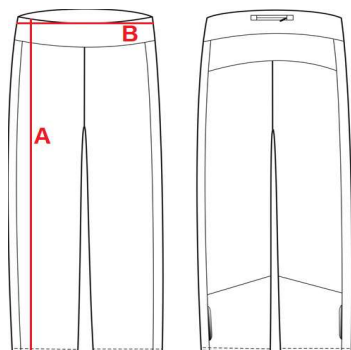

# FK66

Ladies' sport leggings

cm	S	M	L	XL	XXL
A	105	105,5	106	107	107
B	35	37	39	41	43

Orientation sizes of the product.